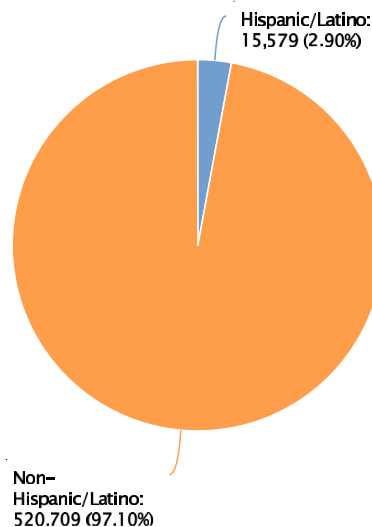

Summit County 2023 Demographics Profile

Population
536,288 Persons

Percent Population Change: 2020 to 2023
-0.77%

Households
228,247 Households

Population by Race

Population by Ethnicity

Population by Sex

Population by Sex	County: Summit		Substate Region: Healthy Northeast Ohio		State: Ohio	
	Persons	% of Population	Persons	% of Population	Persons	% of Population
Male	259,907	48.46%	1,415,043	48.46%	5,782,625	49.03%
Female	276,381	51.54%	1,504,721	51.54%	6,011,987	50.97%

Population by Age Group

Households by Income