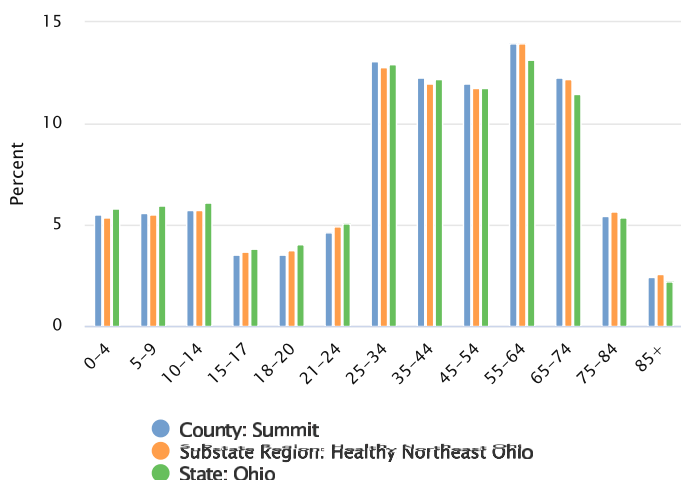

Summit County 2023 Demographics Profile

Population
536,288 Persons

Percent Population Change: 2020 to 2023
-0.77%

Households
228,247 Households

Population by Race

Population by Ethnicity

Population by Sex

Population by Sex	County: Summit		Substate Region: Healthy Northeast Ohio		State: Ohio	
	Persons	% of Population	Persons	% of Population	Persons	% of Population
Male	259,907	48.46%	1,415,043	48.46%	5,782,625	49.03%
Female	276,381	51.54%	1,504,721	51.54%	6,011,987	50.97%

Population by Age Group

Households by Income