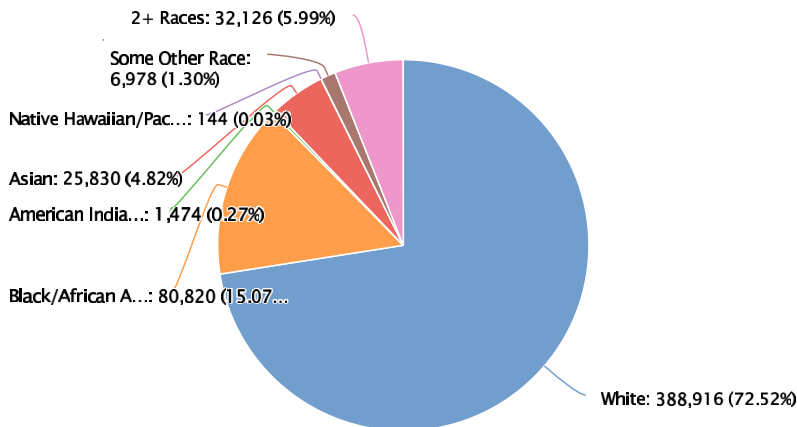

Summit County 2023 Demographics Profile

Population
536,288 Persons

Percent Population Change: 2020 to 2023
-0.77%

Households
228,247 Households

Population by Race

Population by Ethnicity

Population by Sex

Population by Sex	County: Summit		Substate Region: Healthy Northeast Ohio		State: Ohio	
	Persons	% of Population	Persons	% of Population	Persons	% of Population
Male	259,907	48.46%	1,415,043	48.46%	5,782,625	49.03%
Female	276,381	51.54%	1,504,721	51.54%	6,011,987	50.97%

Population by Age Group

Households by Income