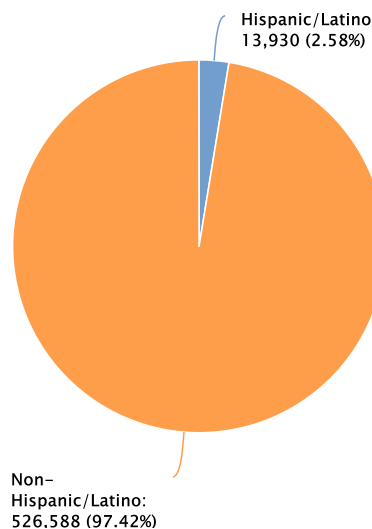

Summit County Demographics Profile

Population
540,518 Persons

Percent Population Change: 2010 to 2021
-0.23%

Households
226,376 Households

Population by Race

Population by Ethnicity

Population by Sex

Population by Sex	County: Summit		State: Ohio	
	Persons	% of Population	Persons	% of Population
Male	262,369	48.54%	5,743,308	49.05%
Female	278,149	51.46%	5,965,771	50.95%

Population by Age Group

Households by Income