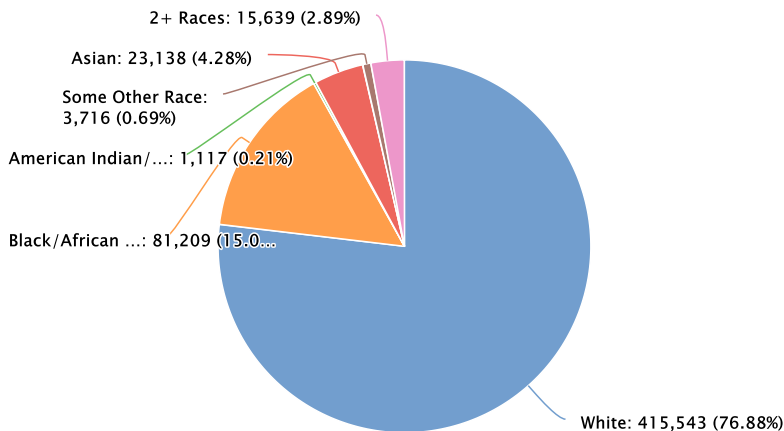

Summit County Demographics Profile

Population
540,518 Persons

Percent Population Change: 2010 to 2021
-0.23%

Households
226,376 Households

Population by Race

Population by Ethnicity

Population by Sex

Population by Sex	County: Summit		State: Ohio	
	Persons	% of Population	Persons	% of Population
Male	262,369	48.54%	5,743,308	49.05%
Female	278,149	51.46%	5,965,771	50.95%

Population by Age Group

Households by Income