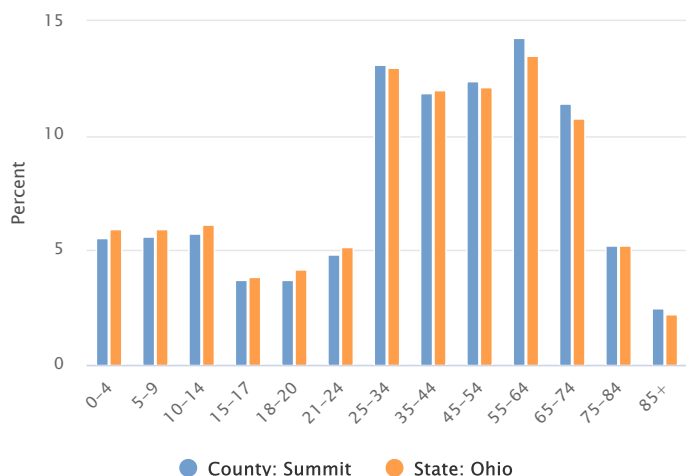

Summit County Demographics Profile

Population
540,518 Persons

Percent Population Change: 2010 to 2021
-0.23%

Households
226,376 Households

Population by Race

Population by Ethnicity

Population by Sex

Population by Sex	County: Summit		State: Ohio	
	Persons	% of Population	Persons	% of Population
Male	262,369	48.54%	5,743,308	49.05%
Female	278,149	51.46%	5,965,771	50.95%

Population by Age Group

Households by Income