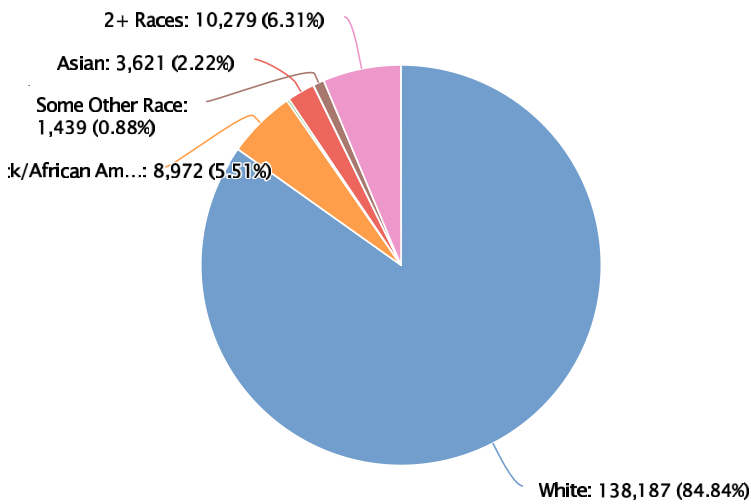

Portage County 2024 Demographics Profile

Population

162,873 Persons

Percent Population Change: 2020 to 2024

0.67%

Households

67,336 Households

Population by Race

Population by Ethnicity

Population by Sex

Population by Sex	County: Portage		Substate Region: Healthy Northeast Ohio		State: Ohio	
	Persons	% of Population	Persons	% of Population	Persons	% of Population
Male	79,229	48.64%	1,407,192	48.43%	5,768,076	48.97%
Female	83,644	51.36%	1,498,286	51.57%	6,010,046	51.03%