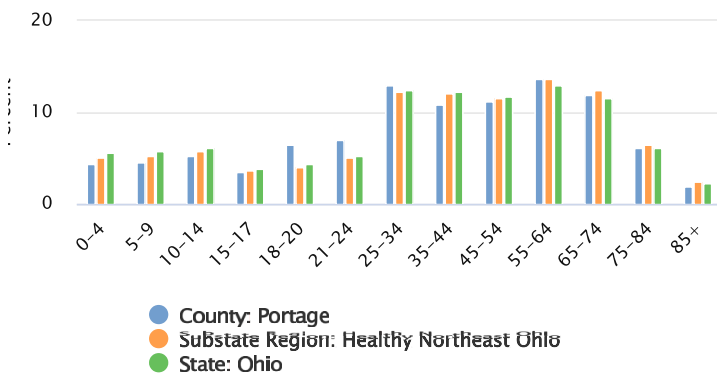

Portage County 2024 Demographics Profile

Population

162,873 Persons

Percent Population Change: 2020 to 2024

0.67%

Households

67,336 Households

Population by Race

Population by Ethnicity

Population by Sex

Population by Sex	County: Portage		Substate Region: Healthy Northeast Ohio		State: Ohio	
	Persons	% of Population	Persons	% of Population	Persons	% of Population
Male	79,229	48.64%	1,407,192	48.43%	5,768,076	48.97%
Female	83,644	51.36%	1,498,286	51.57%	6,010,046	51.03%

Population by Age Group

Households by Income