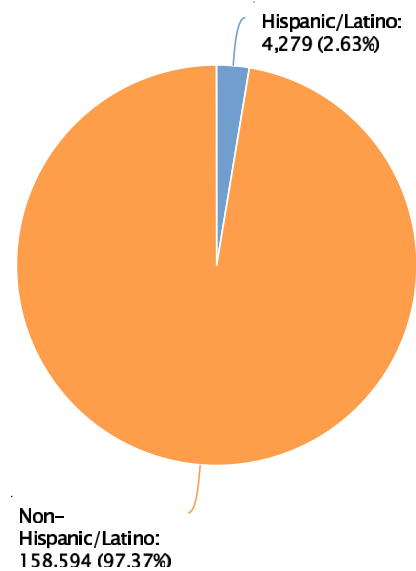

Portage County 2024 Demographics Profile

Population

162,873 Persons

Percent Population Change: 2020 to 2024

0.67%

Households

67,336 Households

Population by Race

Population by Ethnicity

Population by Sex

Population by Sex	County: Portage		Substate Region: Healthy Northeast Ohio		State: Ohio	
	Persons	% of Population	Persons	% of Population	Persons	% of Population
Male	79,229	48.64%	1,407,192	48.43%	5,768,076	48.97%
Female	83,644	51.36%	1,498,286	51.57%	6,010,046	51.03%

Population by Age Group

Households by Income