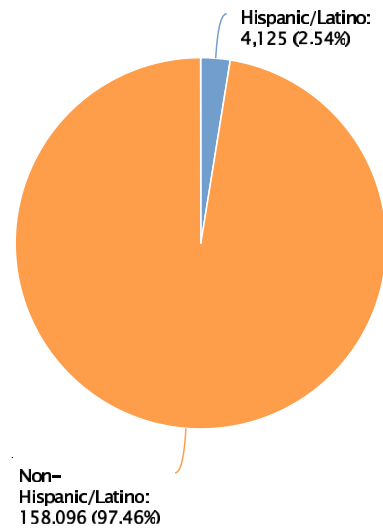

Portage County 2023 Demographics Profile

Population
162,221 Persons

Percent Population Change: 2020 to 2023
0.27%

Households
66,442 Households

Population by Race

Population by Ethnicity

Population by Sex

Population by Sex	County: Portage		Substate Region: Healthy Northeast Ohio		State: Ohio	
	Persons	% of Population	Persons	% of Population	Persons	% of Population
Male	79,370	48.93%	1,415,043	48.46%	5,782,625	49.03%
Female	82,851	51.07%	1,504,721	51.54%	6,011,987	50.97%

Population by Age Group

Households by Income