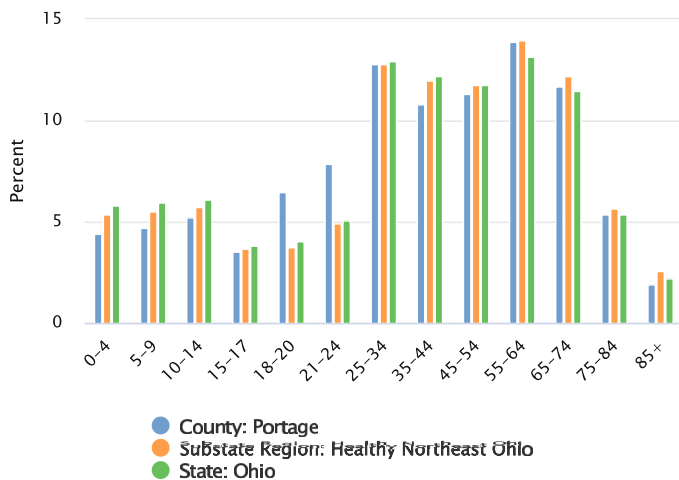

Portage County 2023 Demographics Profile

Population
162,221 Persons

Percent Population Change: 2020 to 2023
0.27%

Households
66,442 Households

Population by Race

Population by Ethnicity

Population by Sex

Population by Sex	County: Portage		Substate Region: Healthy Northeast Ohio		State: Ohio	
	Persons	% of Population	Persons	% of Population	Persons	% of Population
Male	79,370	48.93%	1,415,043	48.46%	5,782,625	49.03%
Female	82,851	51.07%	1,504,721	51.54%	6,011,987	50.97%

Population by Age Group

Households by Income