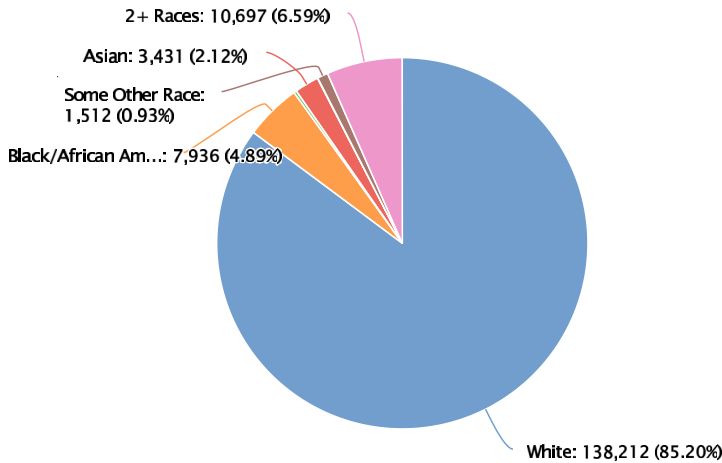

Portage County 2023 Demographics Profile

Population
162,221 Persons

Percent Population Change: 2020 to 2023
0.27%

Households
66,442 Households

Population by Race

Population by Ethnicity

Population by Sex

Population by Sex	County: Portage		Substate Region: Healthy Northeast Ohio		State: Ohio	
	Persons	% of Population	Persons	% of Population	Persons	% of Population
Male	79,370	48.93%	1,415,043	48.46%	5,782,625	49.03%
Female	82,851	51.07%	1,504,721	51.54%	6,011,987	50.97%

Population by Age Group

Households by Income