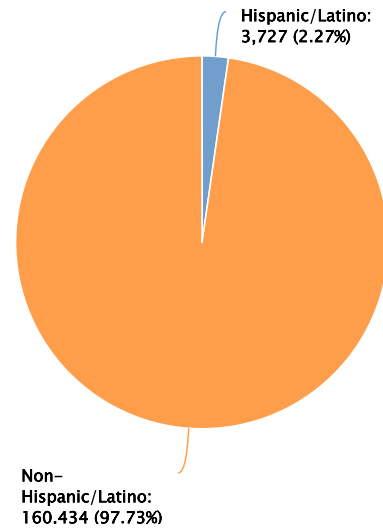

# Portage County 2022 Demographics Profile

Population  
**164,161** Persons

Percent Population Change: 2010 to 2022  
**1.70%**

Households  
**64,990** Households

Population by Race

Population by Ethnicity

Population by Sex

Population by Sex	County: Portage		Substate Region: Healthy Northeast Ohio		State: Ohio	
	Persons	% of Population	Persons	% of Population	Persons	% of Population
Male	80,444	49.00%	1,412,526	48.48%	5,794,686	49.04%
Female	83,717	51.00%	1,500,960	51.52%	6,021,969	50.96%

Population by Age Group

Households by Income