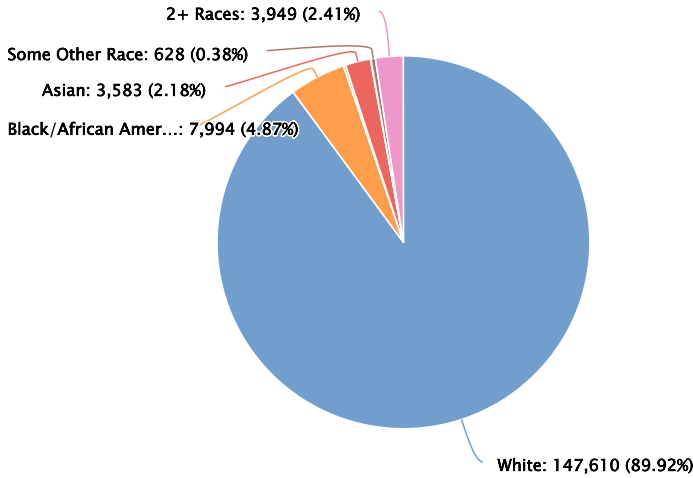

# Portage County 2022 Demographics Profile

Population  
**164,161** Persons

Percent Population Change: 2010 to 2022  
**1.70%**

Households  
**64,990** Households

Population by Race

Population by Ethnicity

Population by Sex

Population by Sex	County: Portage		Substate Region: Healthy Northeast Ohio		State: Ohio	
	Persons	% of Population	Persons	% of Population	Persons	% of Population
Male	80,444	49.00%	1,412,526	48.48%	5,794,686	49.04%
Female	83,717	51.00%	1,500,960	51.52%	6,021,969	50.96%