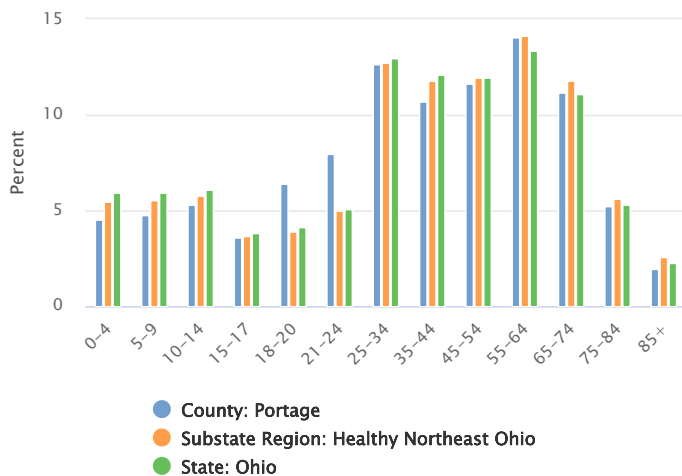

# Portage County 2022 Demographics Profile

Population  
**164,161** Persons

Percent Population Change: 2010 to 2022  
**1.70%**

Households  
**64,990** Households

Population by Race

Population by Ethnicity

Population by Sex

Population by Sex	County: Portage		Substate Region: Healthy Northeast Ohio		State: Ohio	
	Persons	% of Population	Persons	% of Population	Persons	% of Population
Male	80,444	49.00%	1,412,526	48.48%	5,794,686	49.04%
Female	83,717	51.00%	1,500,960	51.52%	6,021,969	50.96%

Population by Age Group

Households by Income