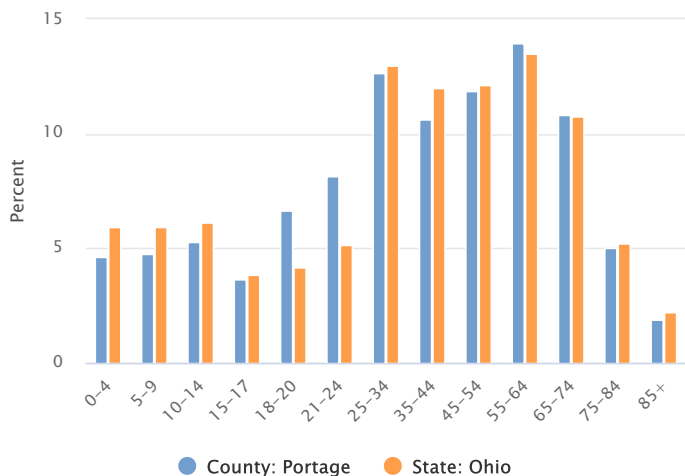

# Portage County Demographics Profile

Population  
**162,455** Persons

Percent Population Change: 2010 to 2021  
**0.64%**

Households  
**64,137** Households

Population by Race

Population by Ethnicity

Population by Sex

Population by Sex	County: Portage		State: Ohio	
	Persons	% of Population	Persons	% of Population
Male	79,681	49.05%	5,743,308	49.05%
Female	82,774	50.95%	5,965,771	50.95%

Population by Age Group

Households by Income