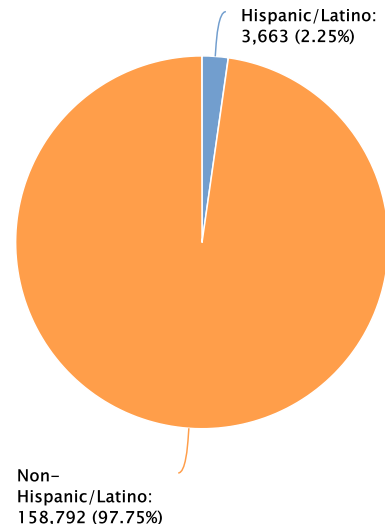

# Portage County Demographics Profile

Population  
**162,455** Persons

Percent Population Change: 2010 to 2021  
**0.64%**

Households  
**64,137** Households

Population by Race

Population by Ethnicity

Population by Sex

Population by Sex	County: Portage		State: Ohio	
	Persons	% of Population	Persons	% of Population
Male	79,681	49.05%	5,743,308	49.05%
Female	82,774	50.95%	5,965,771	50.95%

Population by Age Group

Households by Income