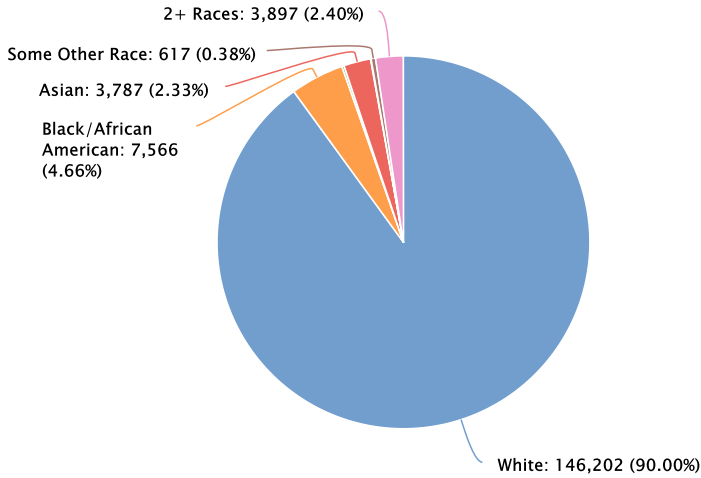

# Portage County Demographics Profile

Population  
**162,455** Persons

Percent Population Change: 2010 to 2021  
**0.64%**

Households  
**64,137** Households

Population by Race

Population by Ethnicity

Population by Sex

Population by Sex	County: Portage		State: Ohio	
	Persons	% of Population	Persons	% of Population
Male	79,681	49.05%	5,743,308	49.05%
Female	82,774	50.95%	5,965,771	50.95%

Population by Age Group

Households by Income