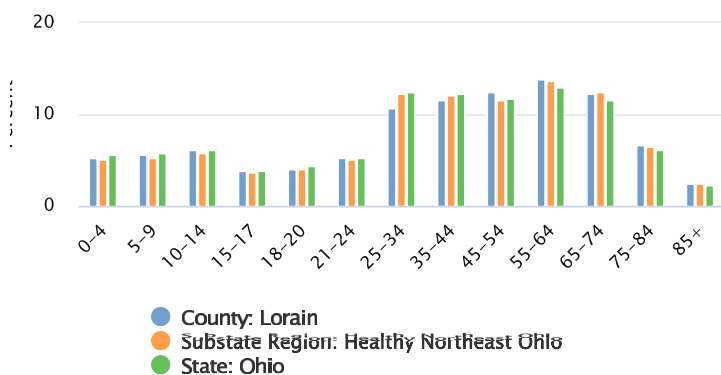

Lorain County 2024 Demographics Profile

Population
318,534 Persons

Percent Population Change: 2020 to 2024
1.78%

Households
129,235 Households

Population by Race

Population by Ethnicity

Population by Sex

Population by Sex	County: Lorain		Substate Region: Healthy Northeast Ohio		State: Ohio	
	Persons	% of Population	Persons	% of Population	Persons	% of Population
Male	156,073	49.00%	1,407,192	48.43%	5,768,076	48.97%
Female	162,461	51.00%	1,498,286	51.57%	6,010,046	51.03%

Population by Age Group

Households by Income