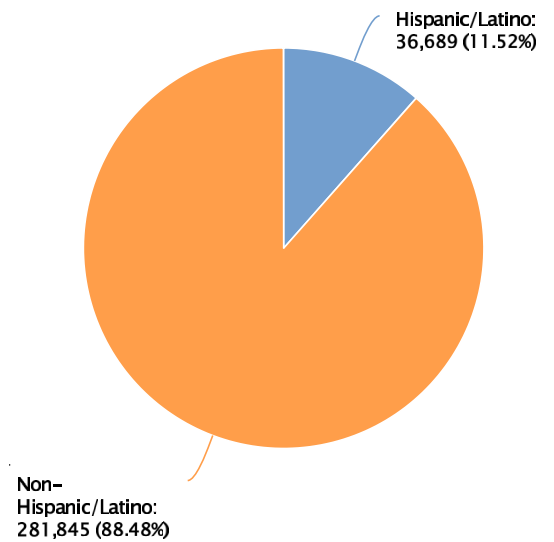

Lorain County 2024 Demographics Profile

Population
318,534 Persons

Percent Population Change: 2020 to 2024
1.78%

Households
129,235 Households

Population by Race

Population by Ethnicity

Population by Sex

Population by Sex	County: Lorain		Substate Region: Healthy Northeast Ohio		State: Ohio	
	Persons	% of Population	Persons	% of Population	Persons	% of Population
Male	156,073	49.00%	1,407,192	48.43%	5,768,076	48.97%
Female	162,461	51.00%	1,498,286	51.57%	6,010,046	51.03%

Population by Age Group

Households by Income