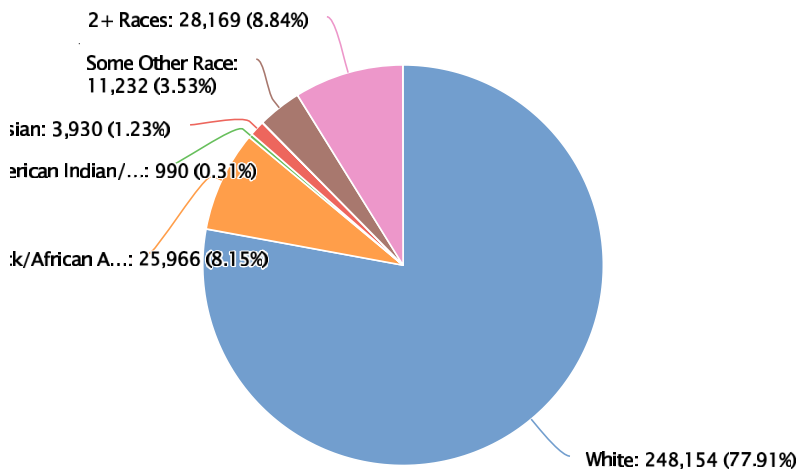

Lorain County 2024 Demographics Profile

Population
318,534 Persons

Percent Population Change: 2020 to 2024
1.78%

Households
129,235 Households

Population by Race

Population by Ethnicity

Population by Sex

Population by Sex	County: Lorain		Substate Region: Healthy Northeast Ohio		State: Ohio	
	Persons	% of Population	Persons	% of Population	Persons	% of Population
Male	156,073	49.00%	1,407,192	48.43%	5,768,076	48.97%
Female	162,461	51.00%	1,498,286	51.57%	6,010,046	51.03%

Population by Age Group

Households by Income