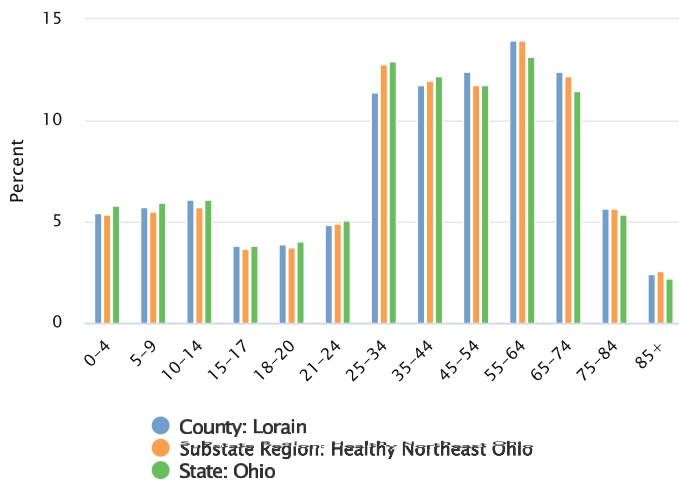

Lorain County 2023 Demographics Profile

Population
316,925 Persons

Percent Population Change: 2020 to 2023
1.27%

Households
127,710 Households

Population by Race

Population by Ethnicity

Population by Sex

Population by Sex	County: Lorain		Substate Region: Healthy Northeast Ohio		State: Ohio	
	Persons	% of Population	Persons	% of Population	Persons	% of Population
Male	156,048	49.24%	1,415,043	48.46%	5,782,625	49.03%
Female	160,877	50.76%	1,504,721	51.54%	6,011,987	50.97%

Population by Age Group

Households by Income