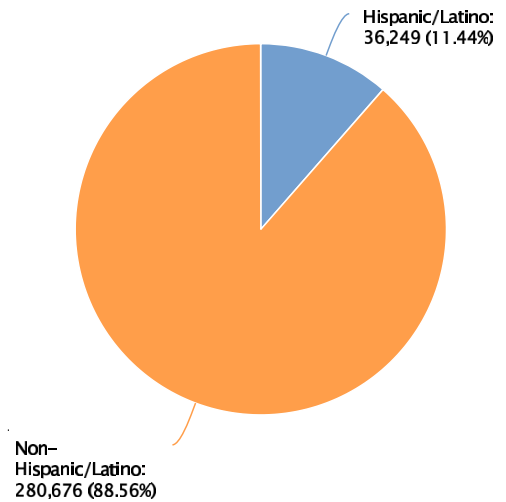

Lorain County 2023 Demographics Profile

Population
316,925 Persons

Percent Population Change: 2020 to 2023
1.27%

Households
127,710 Households

Population by Race

Population by Ethnicity

Population by Sex

Population by Sex	County: Lorain		Substate Region: Healthy Northeast Ohio		State: Ohio	
	Persons	% of Population	Persons	% of Population	Persons	% of Population
Male	156,048	49.24%	1,415,043	48.46%	5,782,625	49.03%
Female	160,877	50.76%	1,504,721	51.54%	6,011,987	50.97%

Population by Age Group

Households by Income