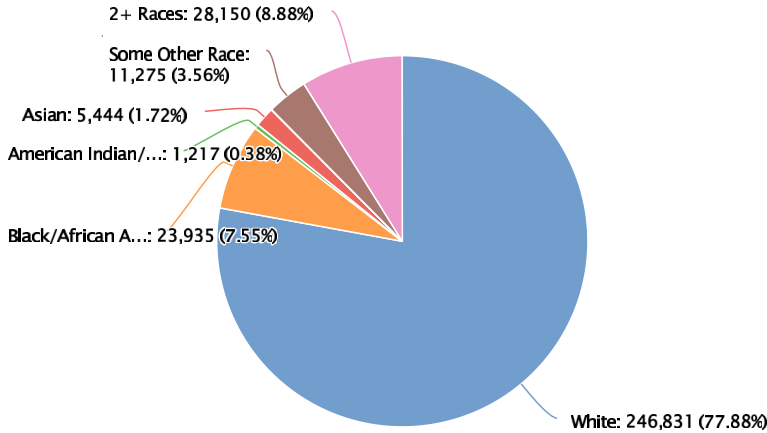

Lorain County 2023 Demographics Profile

Population
316,925 Persons

Percent Population Change: 2020 to 2023
1.27%

Households
127,710 Households

Population by Race

Population by Ethnicity

Population by Sex

Population by Sex	County: Lorain		Substate Region: Healthy Northeast Ohio		State: Ohio	
	Persons	% of Population	Persons	% of Population	Persons	% of Population
Male	156,048	49.24%	1,415,043	48.46%	5,782,625	49.03%
Female	160,877	50.76%	1,504,721	51.54%	6,011,987	50.97%

Population by Age Group

Households by Income