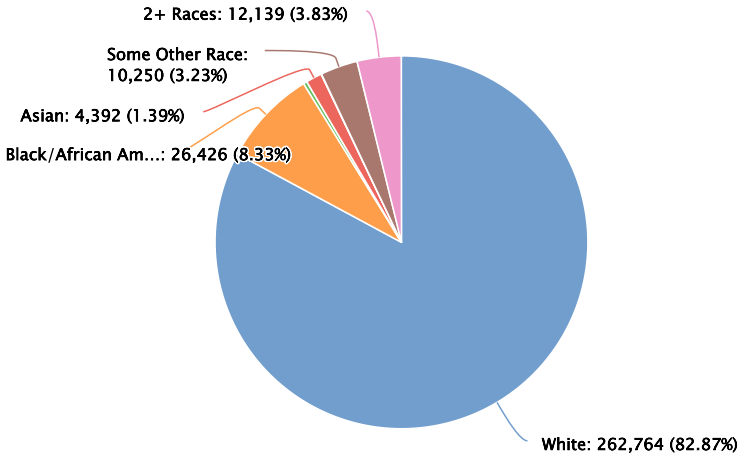

Lorain County 2022 Demographics Profile

Population
317,079 Persons

Percent Population Change: 2010 to 2022
5.22%

Households
125,387 Households

Population by Race

Population by Ethnicity

Population by Sex

Population by Sex	County: Lorain		Substate Region: Healthy Northeast Ohio		State: Ohio	
	Persons	% of Population	Persons	% of Population	Persons	% of Population
Male	155,772	49.13%	1,412,526	48.48%	5,794,686	49.04%
Female	161,307	50.87%	1,500,960	51.52%	6,021,969	50.96%

Population by Age Group

Households by Income