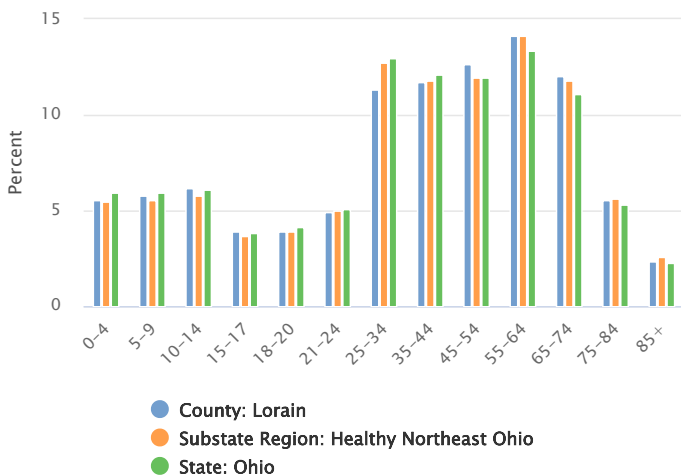

Lorain County 2022 Demographics Profile

Population
317,079 Persons

Percent Population Change: 2010 to 2022
5.22%

Households
125,387 Households

Population by Race

Population by Ethnicity

Population by Sex

Population by Sex	County: Lorain		Substate Region: Healthy Northeast Ohio		State: Ohio	
	Persons	% of Population	Persons	% of Population	Persons	% of Population
Male	155,772	49.13%	1,412,526	48.48%	5,794,686	49.04%
Female	161,307	50.87%	1,500,960	51.52%	6,021,969	50.96%

Population by Age Group

Households by Income