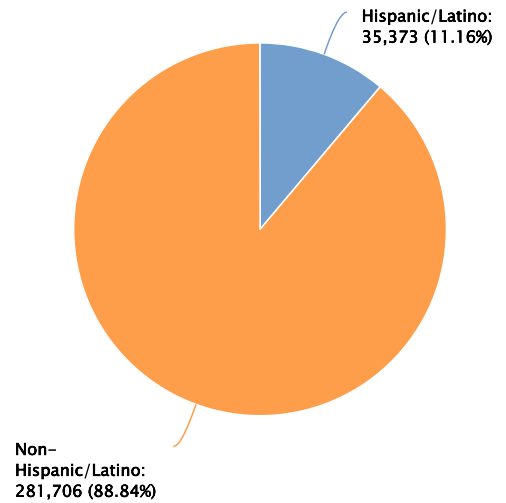

Lorain County 2022 Demographics Profile

Population
317,079 Persons

Percent Population Change: 2010 to 2022
5.22%

Households
125,387 Households

Population by Race

Population by Ethnicity

Population by Sex

Population by Sex	County: Lorain		Substate Region: Healthy Northeast Ohio		State: Ohio	
	Persons	% of Population	Persons	% of Population	Persons	% of Population
Male	155,772	49.13%	1,412,526	48.48%	5,794,686	49.04%
Female	161,307	50.87%	1,500,960	51.52%	6,021,969	50.96%

Population by Age Group

Households by Income