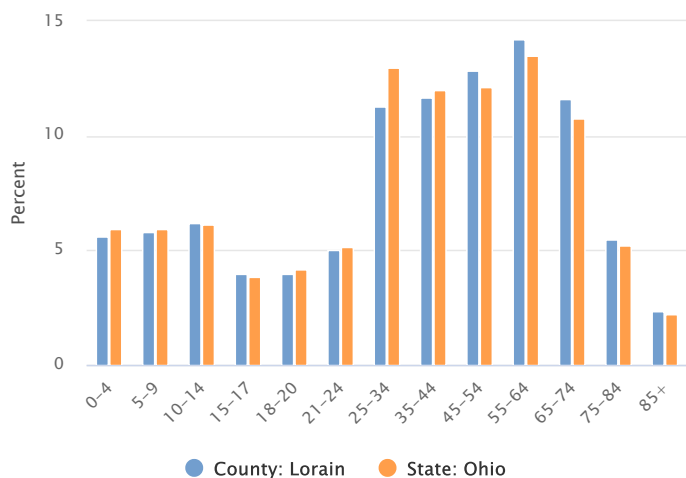

Lorain County Demographics Profile

Population
311,256 Persons

Percent Population Change: 2010 to 2021
3.29%

Households
123,065 Households

Population by Race

Population by Ethnicity

Population by Sex

Population by Sex	County: Lorain		State: Ohio	
	Persons	% of Population	Persons	% of Population
Male	152,940	49.14%	5,743,308	49.05%
Female	158,316	50.86%	5,965,771	50.95%

Population by Age Group

Households by Income