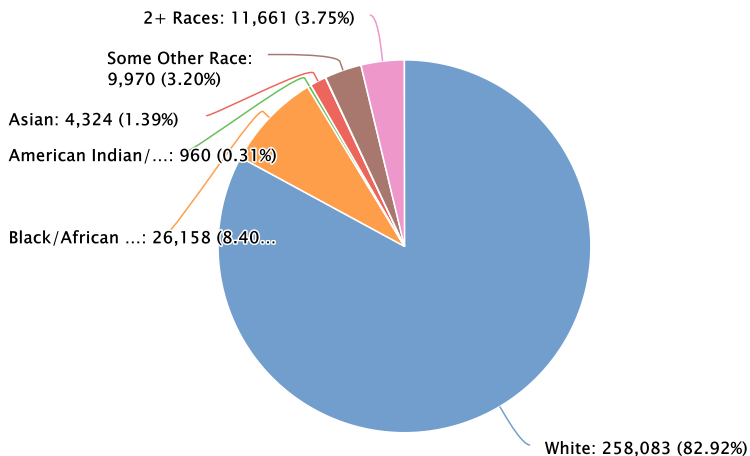

Lorain County Demographics Profile

Population
311,256 Persons

Percent Population Change: 2010 to 2021
3.29%

Households
123,065 Households

Population by Race

Population by Ethnicity

Population by Sex

Population by Sex	County: Lorain		State: Ohio	
	Persons	% of Population	Persons	% of Population
Male	152,940	49.14%	5,743,308	49.05%
Female	158,316	50.86%	5,965,771	50.95%

Population by Age Group

Households by Income