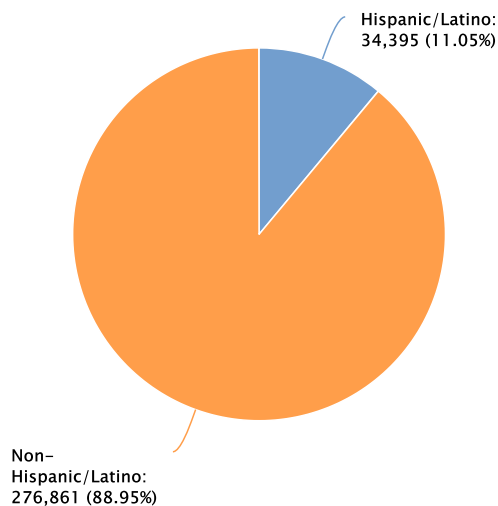

Lorain County Demographics Profile

Population
311,256 Persons

Percent Population Change: 2010 to 2021
3.29%

Households
123,065 Households

Population by Race

Population by Ethnicity

Population by Sex

Population by Sex	County: Lorain		State: Ohio	
	Persons	% of Population	Persons	% of Population
Male	152,940	49.14%	5,743,308	49.05%
Female	158,316	50.86%	5,965,771	50.95%

Population by Age Group

Households by Income