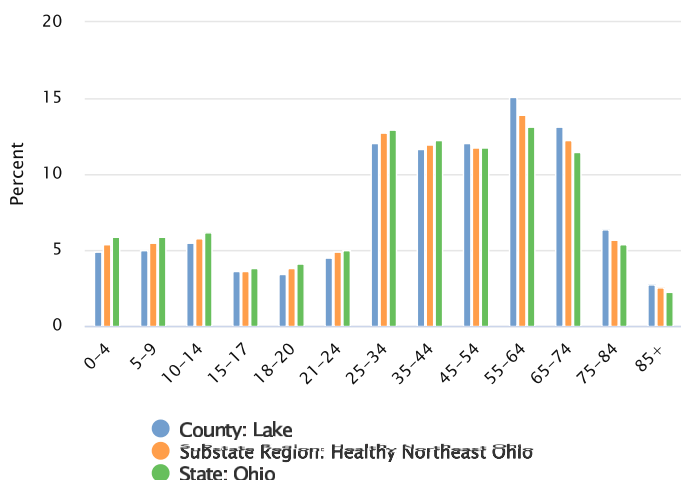

Lake County 2023 Demographics Profile

Population
231,933 Persons

Percent Population Change: 2020 to 2023
-0.29%

Households
100,157 Households

Population by Race

Population by Ethnicity

Population by Sex

Population by Sex	County: Lake		Substate Region: Healthy Northeast Ohio		State: Ohio	
	Persons	% of Population	Persons	% of Population	Persons	% of Population
Male	113,197	48.81%	1,415,043	48.46%	5,782,625	49.03%
Female	118,736	51.19%	1,504,721	51.54%	6,011,987	50.97%

Population by Age Group

Households by Income