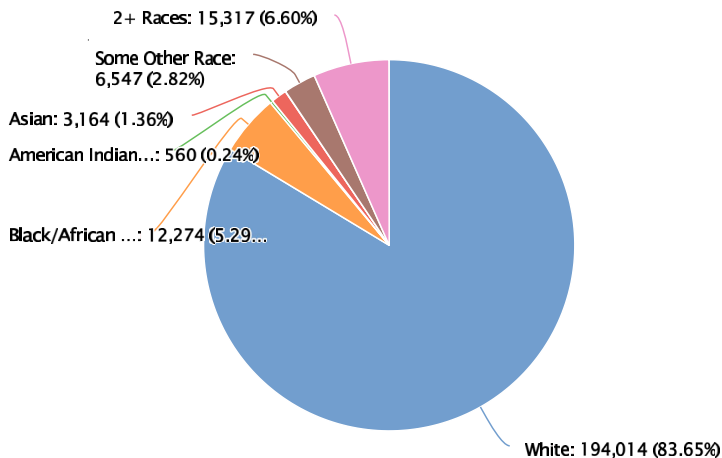

Lake County 2023 Demographics Profile

Population
231,933 Persons

Percent Population Change: 2020 to 2023
-0.29%

Households
100,157 Households

Population by Race

Population by Ethnicity

Population by Sex

Population by Sex	County: Lake		Substate Region: Healthy Northeast Ohio		State: Ohio	
	Persons	% of Population	Persons	% of Population	Persons	% of Population
Male	113,197	48.81%	1,415,043	48.46%	5,782,625	49.03%
Female	118,736	51.19%	1,504,721	51.54%	6,011,987	50.97%

Population by Age Group

Households by Income