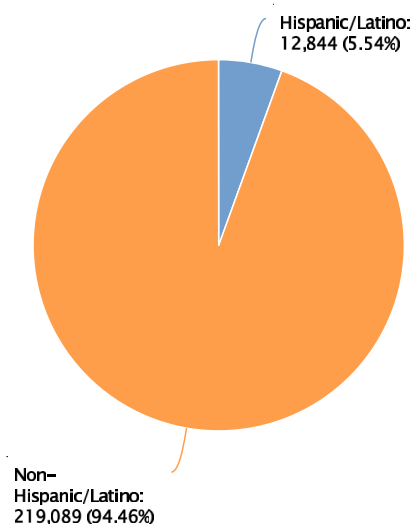

Lake County 2023 Demographics Profile

Population
231,933 Persons

Percent Population Change: 2020 to 2023
-0.29%

Households
100,157 Households

Population by Race

Population by Ethnicity

Population by Sex

Population by Sex	County: Lake		Substate Region: Healthy Northeast Ohio		State: Ohio	
	Persons	% of Population	Persons	% of Population	Persons	% of Population
Male	113,197	48.81%	1,415,043	48.46%	5,782,625	49.03%
Female	118,736	51.19%	1,504,721	51.54%	6,011,987	50.97%

Population by Age Group

Households by Income