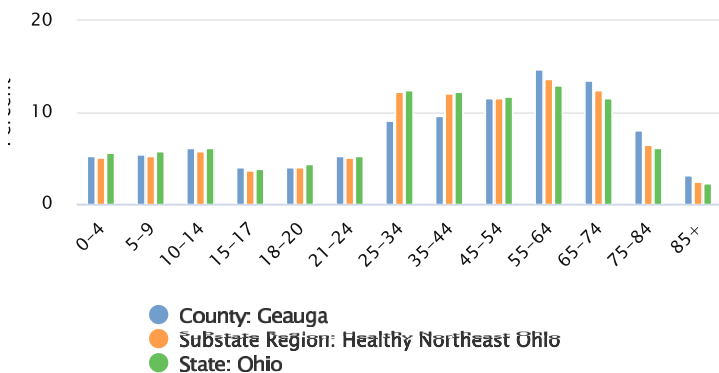

Geauga County 2024 Demographics Profile

Population

95,630 Persons

Percent Population Change: 2020 to 2024

0.24%

Households

35,705 Households

Population by Race

Population by Ethnicity

Population by Sex

Population by Sex	County: Geauga		Substate Region: Healthy Northeast Ohio		State: Ohio	
	Persons	% of Population	Persons	% of Population	Persons	% of Population
Male	47,296	49.46%	1,407,192	48.43%	5,768,076	48.97%
Female	48,334	50.54%	1,498,286	51.57%	6,010,046	51.03%

Population by Age Group

Households by Income