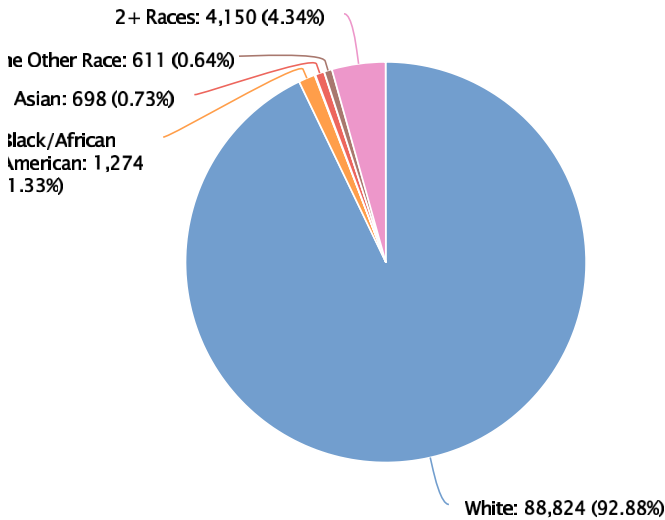

Geauga County 2024 Demographics Profile

Population

95,630 Persons

Percent Population Change: 2020 to 2024

0.24%

Households

35,705 Households

Population by Race

Population by Ethnicity

Population by Sex

Population by Sex	County: Geauga		Substate Region: Healthy Northeast Ohio		State: Ohio	
	Persons	% of Population	Persons	% of Population	Persons	% of Population
Male	47,296	49.46%	1,407,192	48.43%	5,768,076	48.97%
Female	48,334	50.54%	1,498,286	51.57%	6,010,046	51.03%