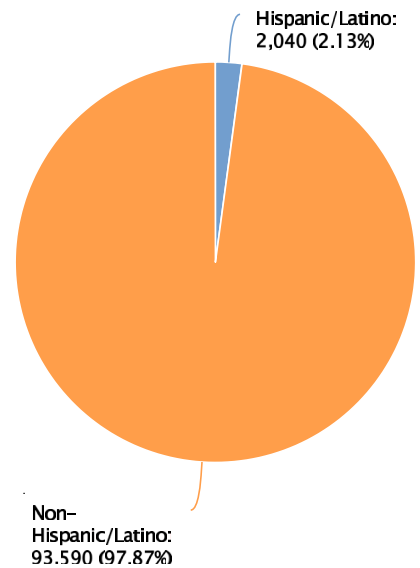

Geauga County 2024 Demographics Profile

Population

95,630 Persons

Percent Population Change: 2020 to 2024

0.24%

Households

35,705 Households

Population by Race

Population by Ethnicity

Population by Sex

Population by Sex	County: Geauga		Substate Region: Healthy Northeast Ohio		State: Ohio	
	Persons	% of Population	Persons	% of Population	Persons	% of Population
Male	47,296	49.46%	1,407,192	48.43%	5,768,076	48.97%
Female	48,334	50.54%	1,498,286	51.57%	6,010,046	51.03%

Population by Age Group

Households by Income