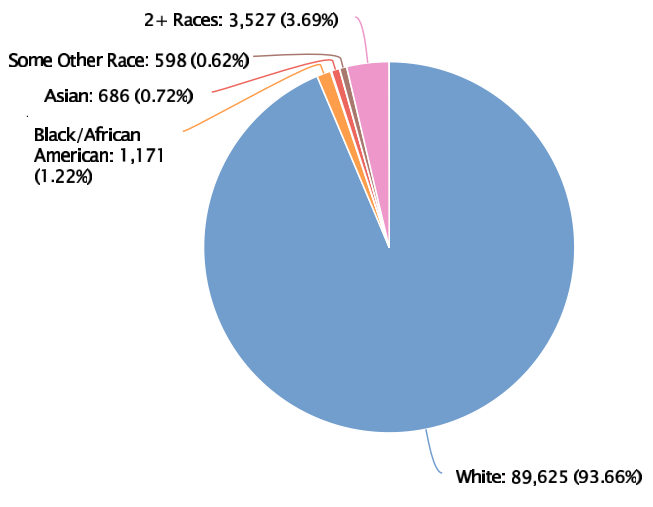

Geauga County 2023 Demographics Profile

Population
95,692 Persons

Percent Population Change: 2020 to 2023
0.31%

Households
35,645 Households

Population by Race

Population by Ethnicity

Population by Sex

Population by Sex	County: Geauga		Substate Region: Healthy Northeast Ohio		State: Ohio	
	Persons	% of Population	Persons	% of Population	Persons	% of Population
Male	47,561	49.70%	1,415,043	48.46%	5,782,625	49.03%
Female	48,131	50.30%	1,504,721	51.54%	6,011,987	50.97%

Population by Age Group

Households by Income