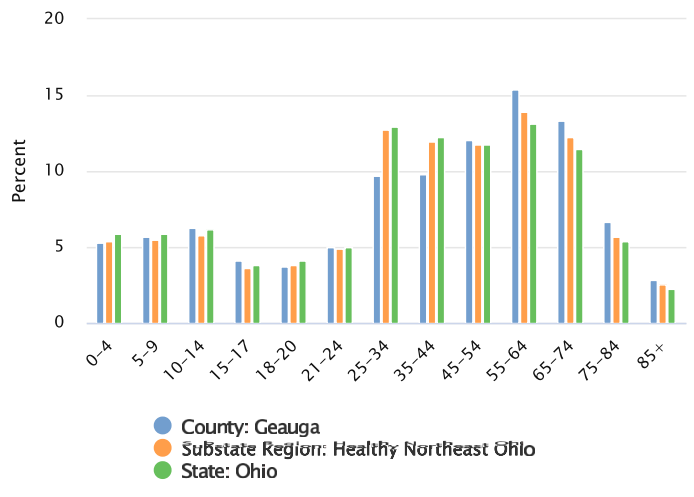

Geauga County 2023 Demographics Profile

Population
95,692 Persons

Percent Population Change: 2020 to 2023
0.31%

Households
35,645 Households

Population by Race

Population by Ethnicity

Population by Sex

Population by Sex	County: Geauga		Substate Region: Healthy Northeast Ohio		State: Ohio	
	Persons	% of Population	Persons	% of Population	Persons	% of Population
Male	47,561	49.70%	1,415,043	48.46%	5,782,625	49.03%
Female	48,131	50.30%	1,504,721	51.54%	6,011,987	50.97%

Population by Age Group

Households by Income