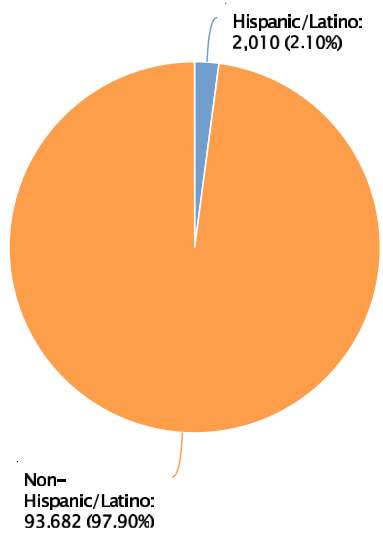

Geauga County 2023 Demographics Profile

Population
95,692 Persons

Percent Population Change: 2020 to 2023
0.31%

Households
35,645 Households

Population by Race

Population by Ethnicity

Population by Sex

Population by Sex	County: Geauga		Substate Region: Healthy Northeast Ohio		State: Ohio	
	Persons	% of Population	Persons	% of Population	Persons	% of Population
Male	47,561	49.70%	1,415,043	48.46%	5,782,625	49.03%
Female	48,131	50.30%	1,504,721	51.54%	6,011,987	50.97%

Population by Age Group

Households by Income