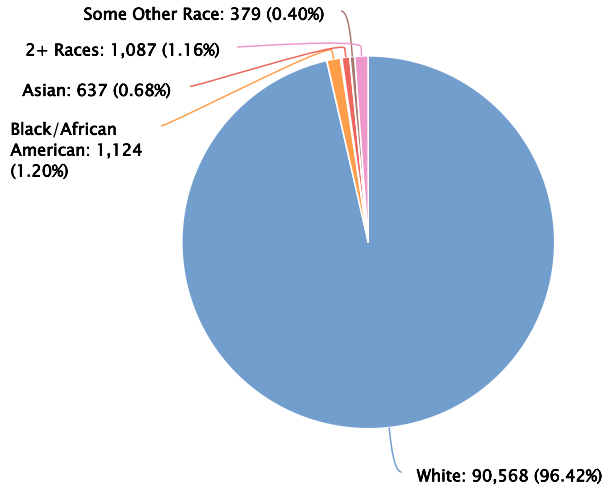

Geauga County 2022 Demographics Profile

Population
93,926 Persons

Percent Population Change: 2010 to 2022
0.58%

Households
35,107 Households

Population by Race

Population by Ethnicity

Population by Sex

Population by Sex	County: Geauga		Substate Region: Healthy Northeast Ohio		State: Ohio	
	Persons	% of Population	Persons	% of Population	Persons	% of Population
Male	46,722	49.74%	1,412,526	48.48%	5,794,686	49.04%
Female	47,204	50.26%	1,500,960	51.52%	6,021,969	50.96%

Population by Age Group

Households by Income