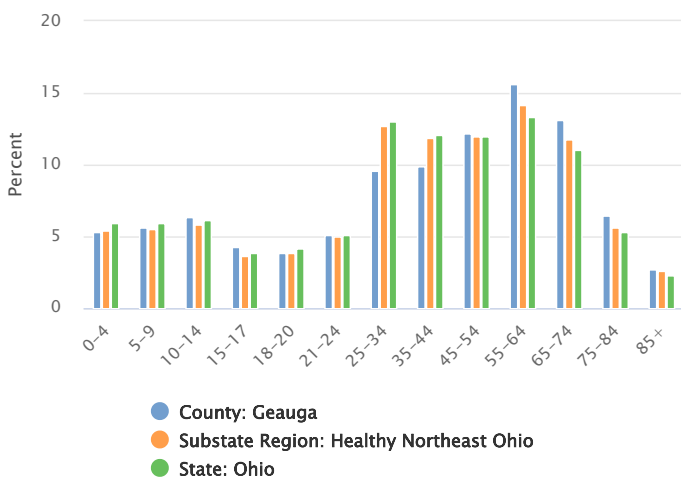

Geauga County 2022 Demographics Profile

Population
93,926 Persons

Percent Population Change: 2010 to 2022
0.58%

Households
35,107 Households

Population by Race

Population by Ethnicity

Population by Sex

Population by Sex	County: Geauga		Substate Region: Healthy Northeast Ohio		State: Ohio	
	Persons	% of Population	Persons	% of Population	Persons	% of Population
Male	46,722	49.74%	1,412,526	48.48%	5,794,686	49.04%
Female	47,204	50.26%	1,500,960	51.52%	6,021,969	50.96%

Population by Age Group

Households by Income