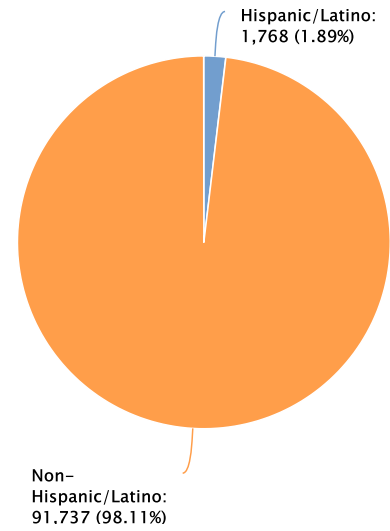

# Geauga County Demographics Profile

Population  
**93,505** Persons

Percent Population Change: 2010 to 2021  
**0.12%**

Households  
**34,947** Households

Population by Race

Population by Ethnicity

Population by Sex

Population by Sex	County: Geauga		Substate Region: Healthy Northeast Ohio		State: Ohio	
	Persons	% of Population	Persons	% of Population	Persons	% of Population
Male	46,446	49.67%	1,404,066	48.50%	5,743,308	49.05%
Female	47,059	50.33%	1,490,961	51.50%	5,965,771	50.95%

Population by Age Group

Households by Income