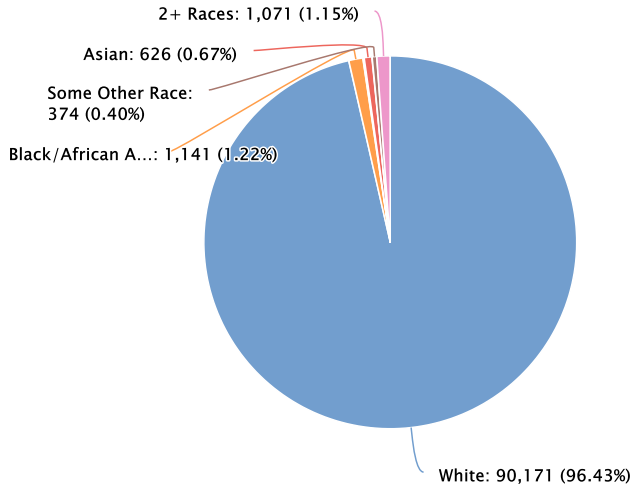

# Geauga County Demographics Profile

Population  
**93,505** Persons

Percent Population Change: 2010 to 2021  
**0.12%**

Households  
**34,947** Households

Population by Race

Population by Ethnicity

Population by Sex

Population by Sex	County: Geauga		Substate Region: Healthy Northeast Ohio		State: Ohio	
	Persons	% of Population	Persons	% of Population	Persons	% of Population
Male	46,446	49.67%	1,404,066	48.50%	5,743,308	49.05%
Female	47,059	50.33%	1,490,961	51.50%	5,965,771	50.95%

Population by Age Group

Households by Income