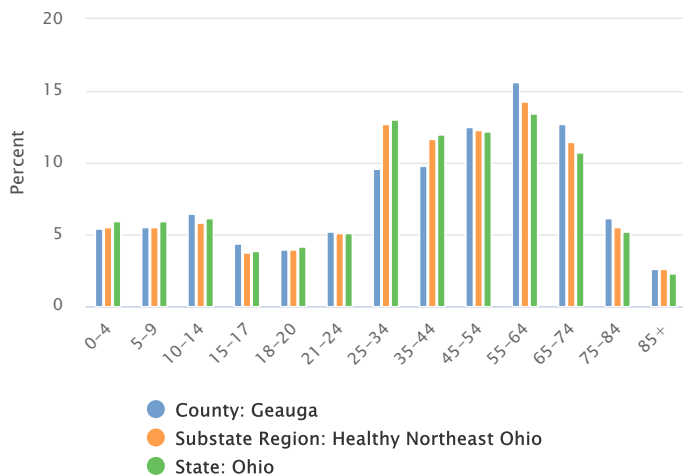

# Geauga County Demographics Profile

Population  
**93,505** Persons

Percent Population Change: 2010 to 2021  
**0.12%**

Households  
**34,947** Households

Population by Race

Population by Ethnicity

Population by Sex

Population by Sex	County: Geauga		Substate Region: Healthy Northeast Ohio		State: Ohio	
	Persons	% of Population	Persons	% of Population	Persons	% of Population
Male	46,446	49.67%	1,404,066	48.50%	5,743,308	49.05%
Female	47,059	50.33%	1,490,961	51.50%	5,965,771	50.95%

Population by Age Group

Households by Income