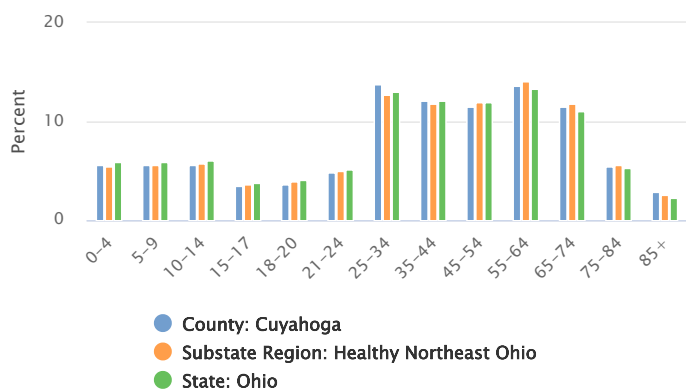

Cuyahoga County 2022 Demographics Profile

Population
1,229,828 Persons

Percent Population Change: 2010 to 2022
-3.93%

Households
534,335 Households

Population by Race

Population by Ethnicity

Population by Sex

Population by Sex	County: Cuyahoga		Substate Region: Healthy Northeast Ohio		State: Ohio	
	Persons	% of Population	Persons	% of Population	Persons	% of Population
Male	586,987	47.73%	1,412,526	48.48%	5,794,686	49.04%
Female	642,841	52.27%	1,500,960	51.52%	6,021,969	50.96%

Population by Age Group

Households by Income