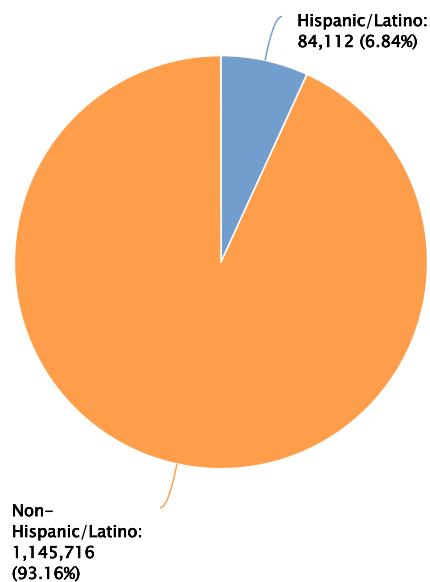

Cuyahoga County 2022 Demographics Profile

Population
1,229,828 Persons

Percent Population Change: 2010 to 2022
-3.93%

Households
534,335 Households

Population by Race

Population by Ethnicity

Population by Sex

Population by Sex	County: Cuyahoga		Substate Region: Healthy Northeast Ohio		State: Ohio	
	Persons	% of Population	Persons	% of Population	Persons	% of Population
Male	586,987	47.73%	1,412,526	48.48%	5,794,686	49.04%
Female	642,841	52.27%	1,500,960	51.52%	6,021,969	50.96%

Population by Age Group

Households by Income