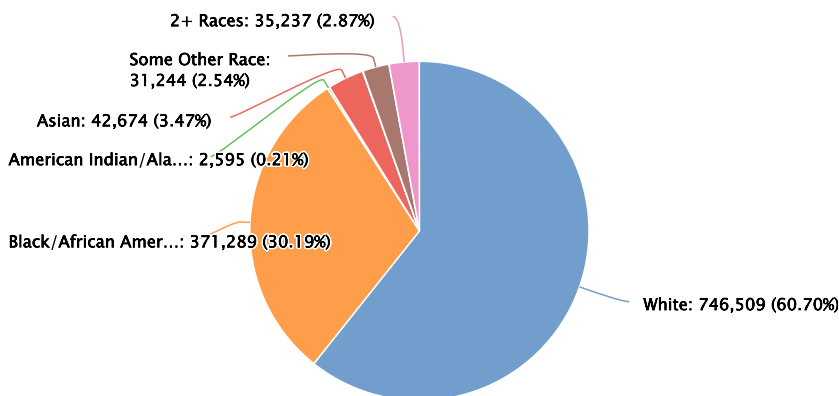

Cuyahoga County 2022 Demographics Profile

Population
1,229,828 Persons

Percent Population Change: 2010 to 2022
-3.93%

Households
534,335 Households

Population by Race

Population by Ethnicity

Population by Sex

Population by Sex	County: Cuyahoga		Substate Region: Healthy Northeast Ohio		State: Ohio	
	Persons	% of Population	Persons	% of Population	Persons	% of Population
Male	586,987	47.73%	1,412,526	48.48%	5,794,686	49.04%
Female	642,841	52.27%	1,500,960	51.52%	6,021,969	50.96%