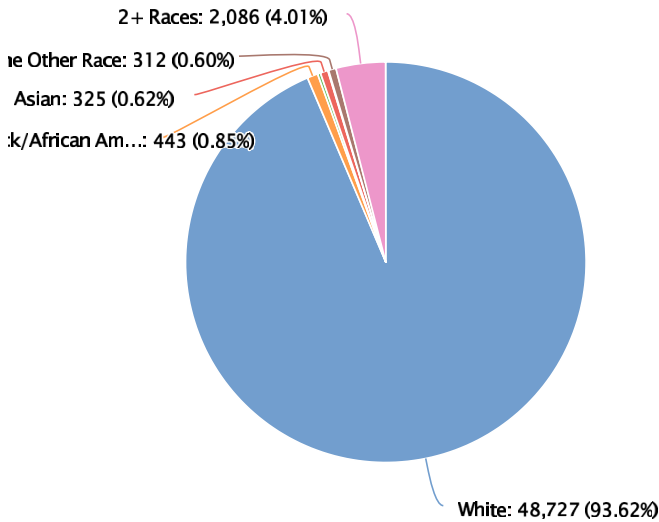

Ashland County 2024 Demographics Profile

Population

52,050 Persons

Percent Population Change: 2020 to 2024

-0.76%

Households

20,665 Households

Population by Race

Population by Ethnicity

Population by Sex

Population by Sex	County: Ashland		Substate Region: Healthy Northeast Ohio		State: Ohio	
	Persons	% of Population	Persons	% of Population	Persons	% of Population
Male	25,540	49.07%	1,407,192	48.43%	5,768,076	48.97%
Female	26,510	50.93%	1,498,286	51.57%	6,010,046	51.03%