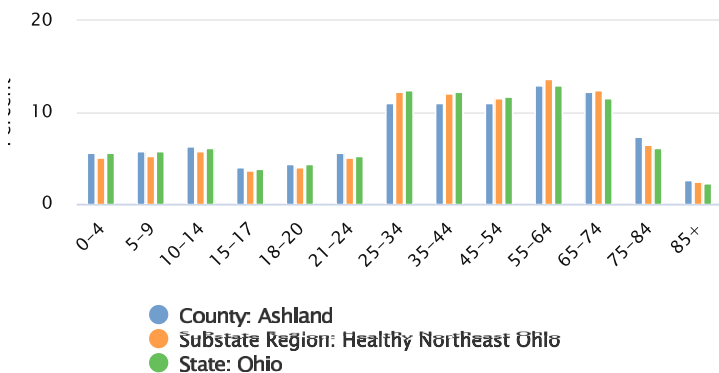

Ashland County 2024 Demographics Profile

Population

52,050 Persons

Percent Population Change: 2020 to 2024

-0.76%

Households

20,665 Households

Population by Race

Population by Ethnicity

Population by Sex

Population by Sex	County: Ashland		Substate Region: Healthy Northeast Ohio		State: Ohio	
	Persons	% of Population	Persons	% of Population	Persons	% of Population
Male	25,540	49.07%	1,407,192	48.43%	5,768,076	48.97%
Female	26,510	50.93%	1,498,286	51.57%	6,010,046	51.03%

Population by Age Group

Households by Income