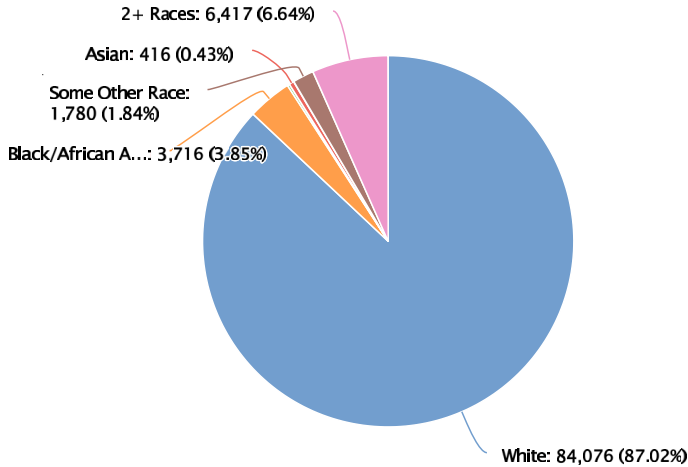

Ashtabula County 2023 Demographics Profile

Population

96,614 Persons

Percent Population Change: 2020 to 2023

-0.98%

Households

39,215 Households

Population by Race

Population by Ethnicity

Population by Sex

Population by Sex	County: Ashtabula		Substate Region: Healthy Northeast Ohio		State: Ohio	
	Persons	% of Population	Persons	% of Population	Persons	% of Population
Male	48,688	50.39%	1,415,043	48.46%	5,782,625	49.03%
Female	47,926	49.61%	1,504,721	51.54%	6,011,987	50.97%