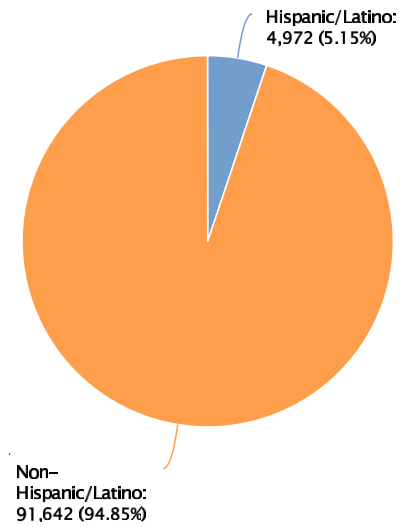

Ashtabula County 2023 Demographics Profile

Population

96,614 Persons

Percent Population Change: 2020 to 2023

-0.98%

Households

39,215 Households

Population by Race

Population by Ethnicity

Population by Sex

Population by Sex	County: Ashtabula		Substate Region: Healthy Northeast Ohio		State: Ohio	
	Persons	% of Population	Persons	% of Population	Persons	% of Population
Male	48,688	50.39%	1,415,043	48.46%	5,782,625	49.03%
Female	47,926	49.61%	1,504,721	51.54%	6,011,987	50.97%

Population by Age Group

Households by Income