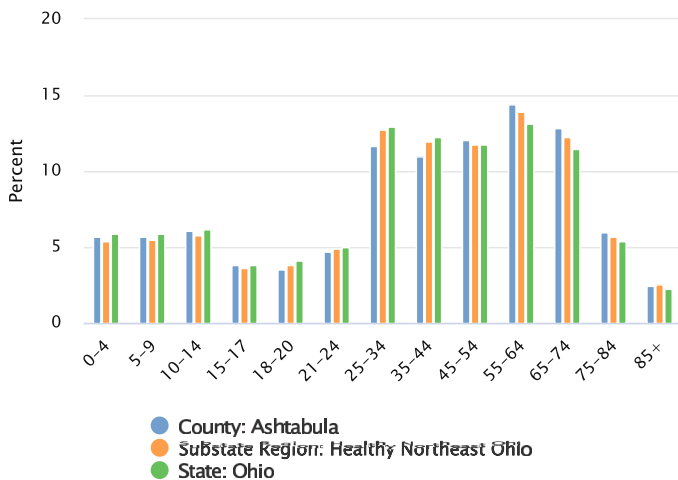

Ashtabula County 2023 Demographics Profile

Population

96,614 Persons

Percent Population Change: 2020 to 2023

-0.98%

Households

39,215 Households

Population by Race

Population by Ethnicity

Population by Sex

Population by Sex	County: Ashtabula		Substate Region: Healthy Northeast Ohio		State: Ohio	
	Persons	% of Population	Persons	% of Population	Persons	% of Population
Male	48,688	50.39%	1,415,043	48.46%	5,782,625	49.03%
Female	47,926	49.61%	1,504,721	51.54%	6,011,987	50.97%

Population by Age Group

Households by Income